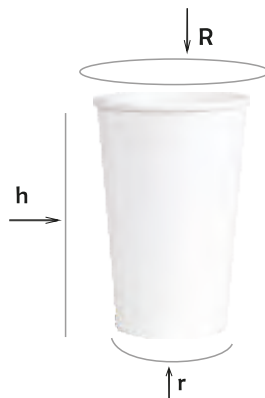

STANDARD PAPER CUPS

CODE	VOLUME (oz)	MEASUREMENT (mm)
100510	2,5	R:51 r:36 h:48
101010	4	R:60 r:46 h:60
102010	6,5	R:70 r:50 h:73
103010	6,8	R:70 r:50 h:73
103510	7	R:72 r:52 h:77
104510	8	R:80 r:58 h:91
106010	12	R:88 r:56 h:116
107010	14	R:88 r:56 h:116
108010	16	R:88 r:62 h:135

VENDING PAPER CUPS

CODE	VOLUME(oz)	MEASUREMENT(mm)
102510	6,5	R:69 r:47 h:83
104010	7,5	R:70 r:47 h:89
105010	9,0	R:80 r:51 h:101
106510	12	R:80 r:50 h:117

INSULATED PAPER

Dual layer paper cups with air pocket insulation for comfortable holding.
A fantastic way of promoting your business...

DOUBLE WALL COFFEE CUPS

CODE	VOLUME (oz)	MEASUREMENT(mm)
304530	7	R:80 r:58 h:91
305030	9	R:80 r:51 h:101
306030	12	R:80 r:50 h:117

RIPPLE COFFEE CUPS

CODE	VOLUME(oz)	MEASUREMENT(mm)
404530	7	R:80 r:58 h:91
405030	9	R:80 r:51 h:101
406030	12	R:80 r:50 h:117